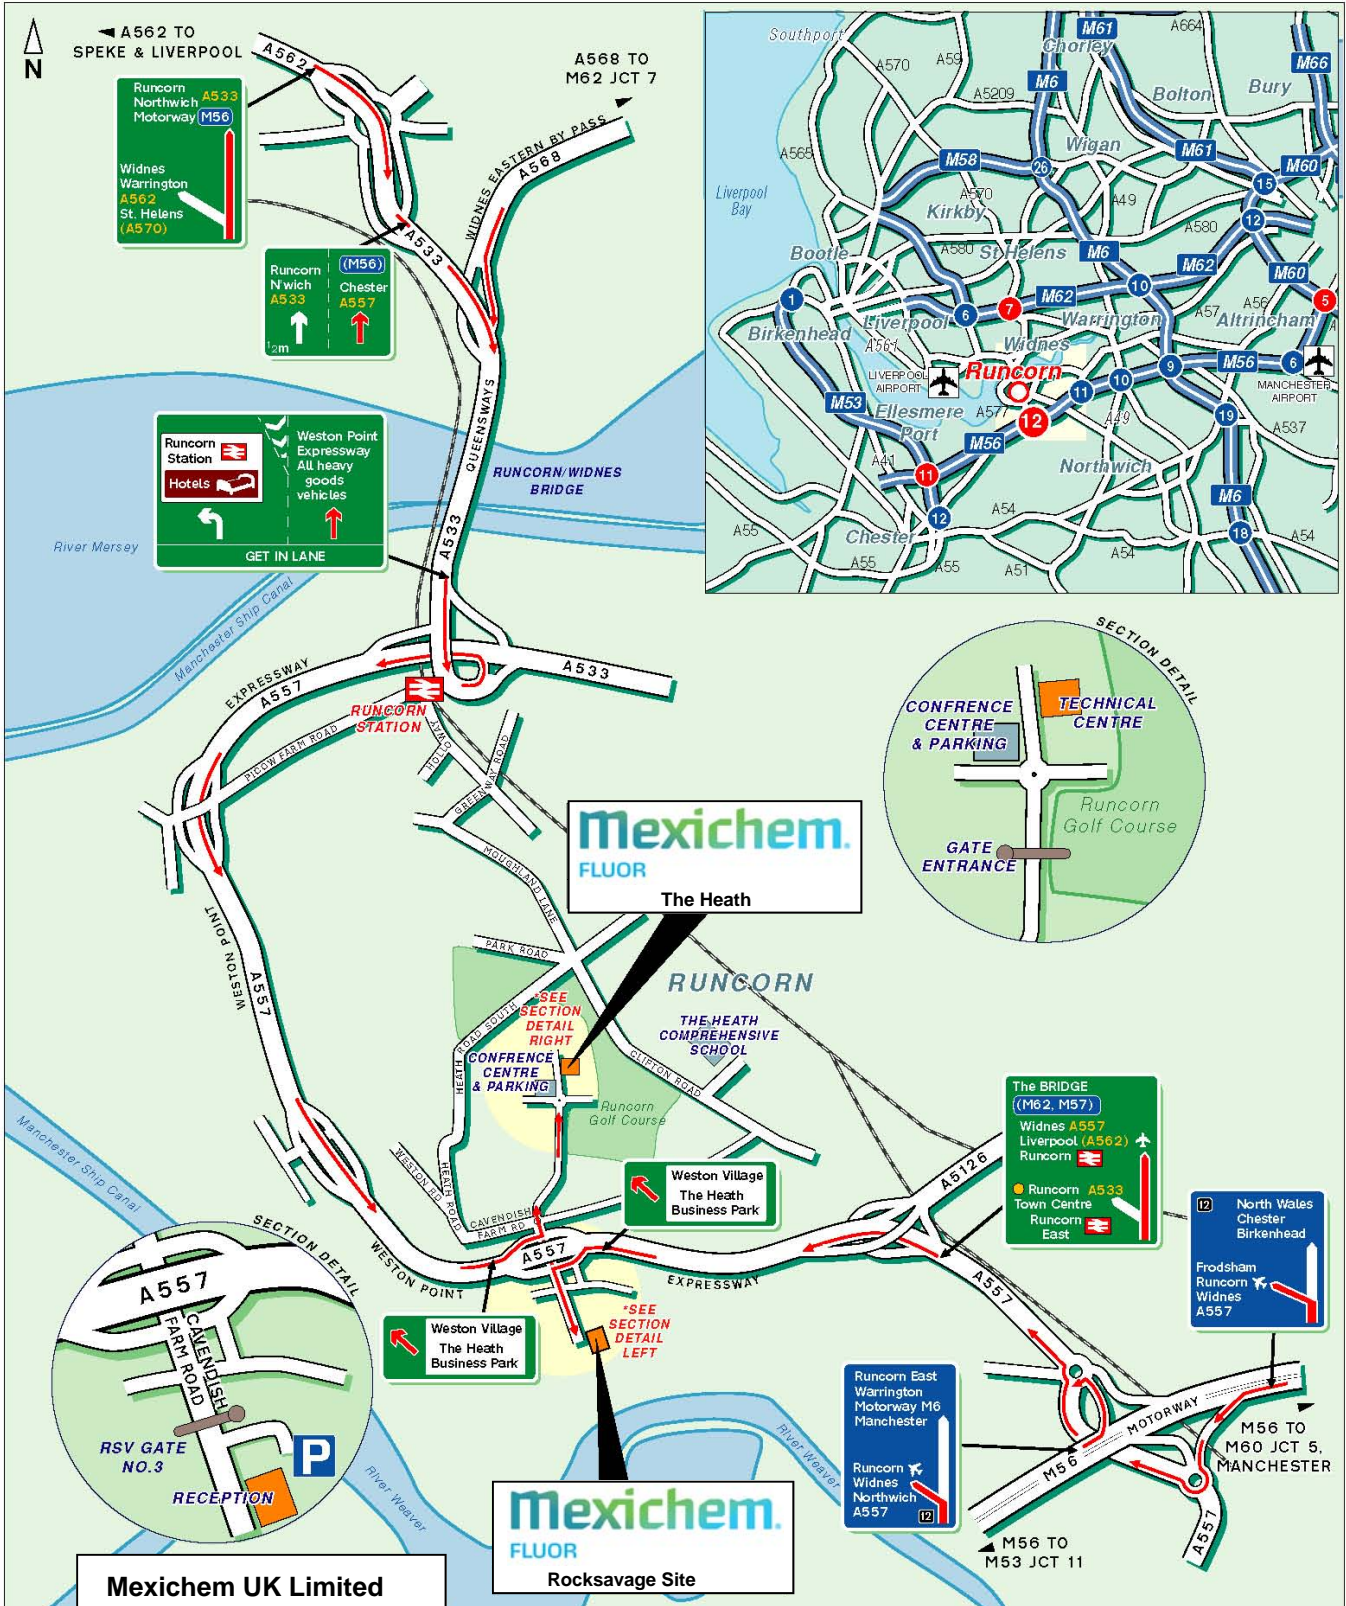

Mexichem.

FLUOR

The Heath Business & Technical Park, Runcorn,
Cheshire, WA7 4QX
Tel : 01928 515525 www.mexichemfluor.com

Public Transport

By Rail, Runcorn Station.
Approximately 5 minutes by taxi.
For information on train operators and times
phone National Rail Enquiries on 0845 7484950.

By Air, Manchester Airport.
Approximately 20 minutes drive.
Liverpool Airport.
Approximately 10 - 20 minutes drive.

Mexichem UK Limited

Mexichem.
FLUOR
Rocksavage Site